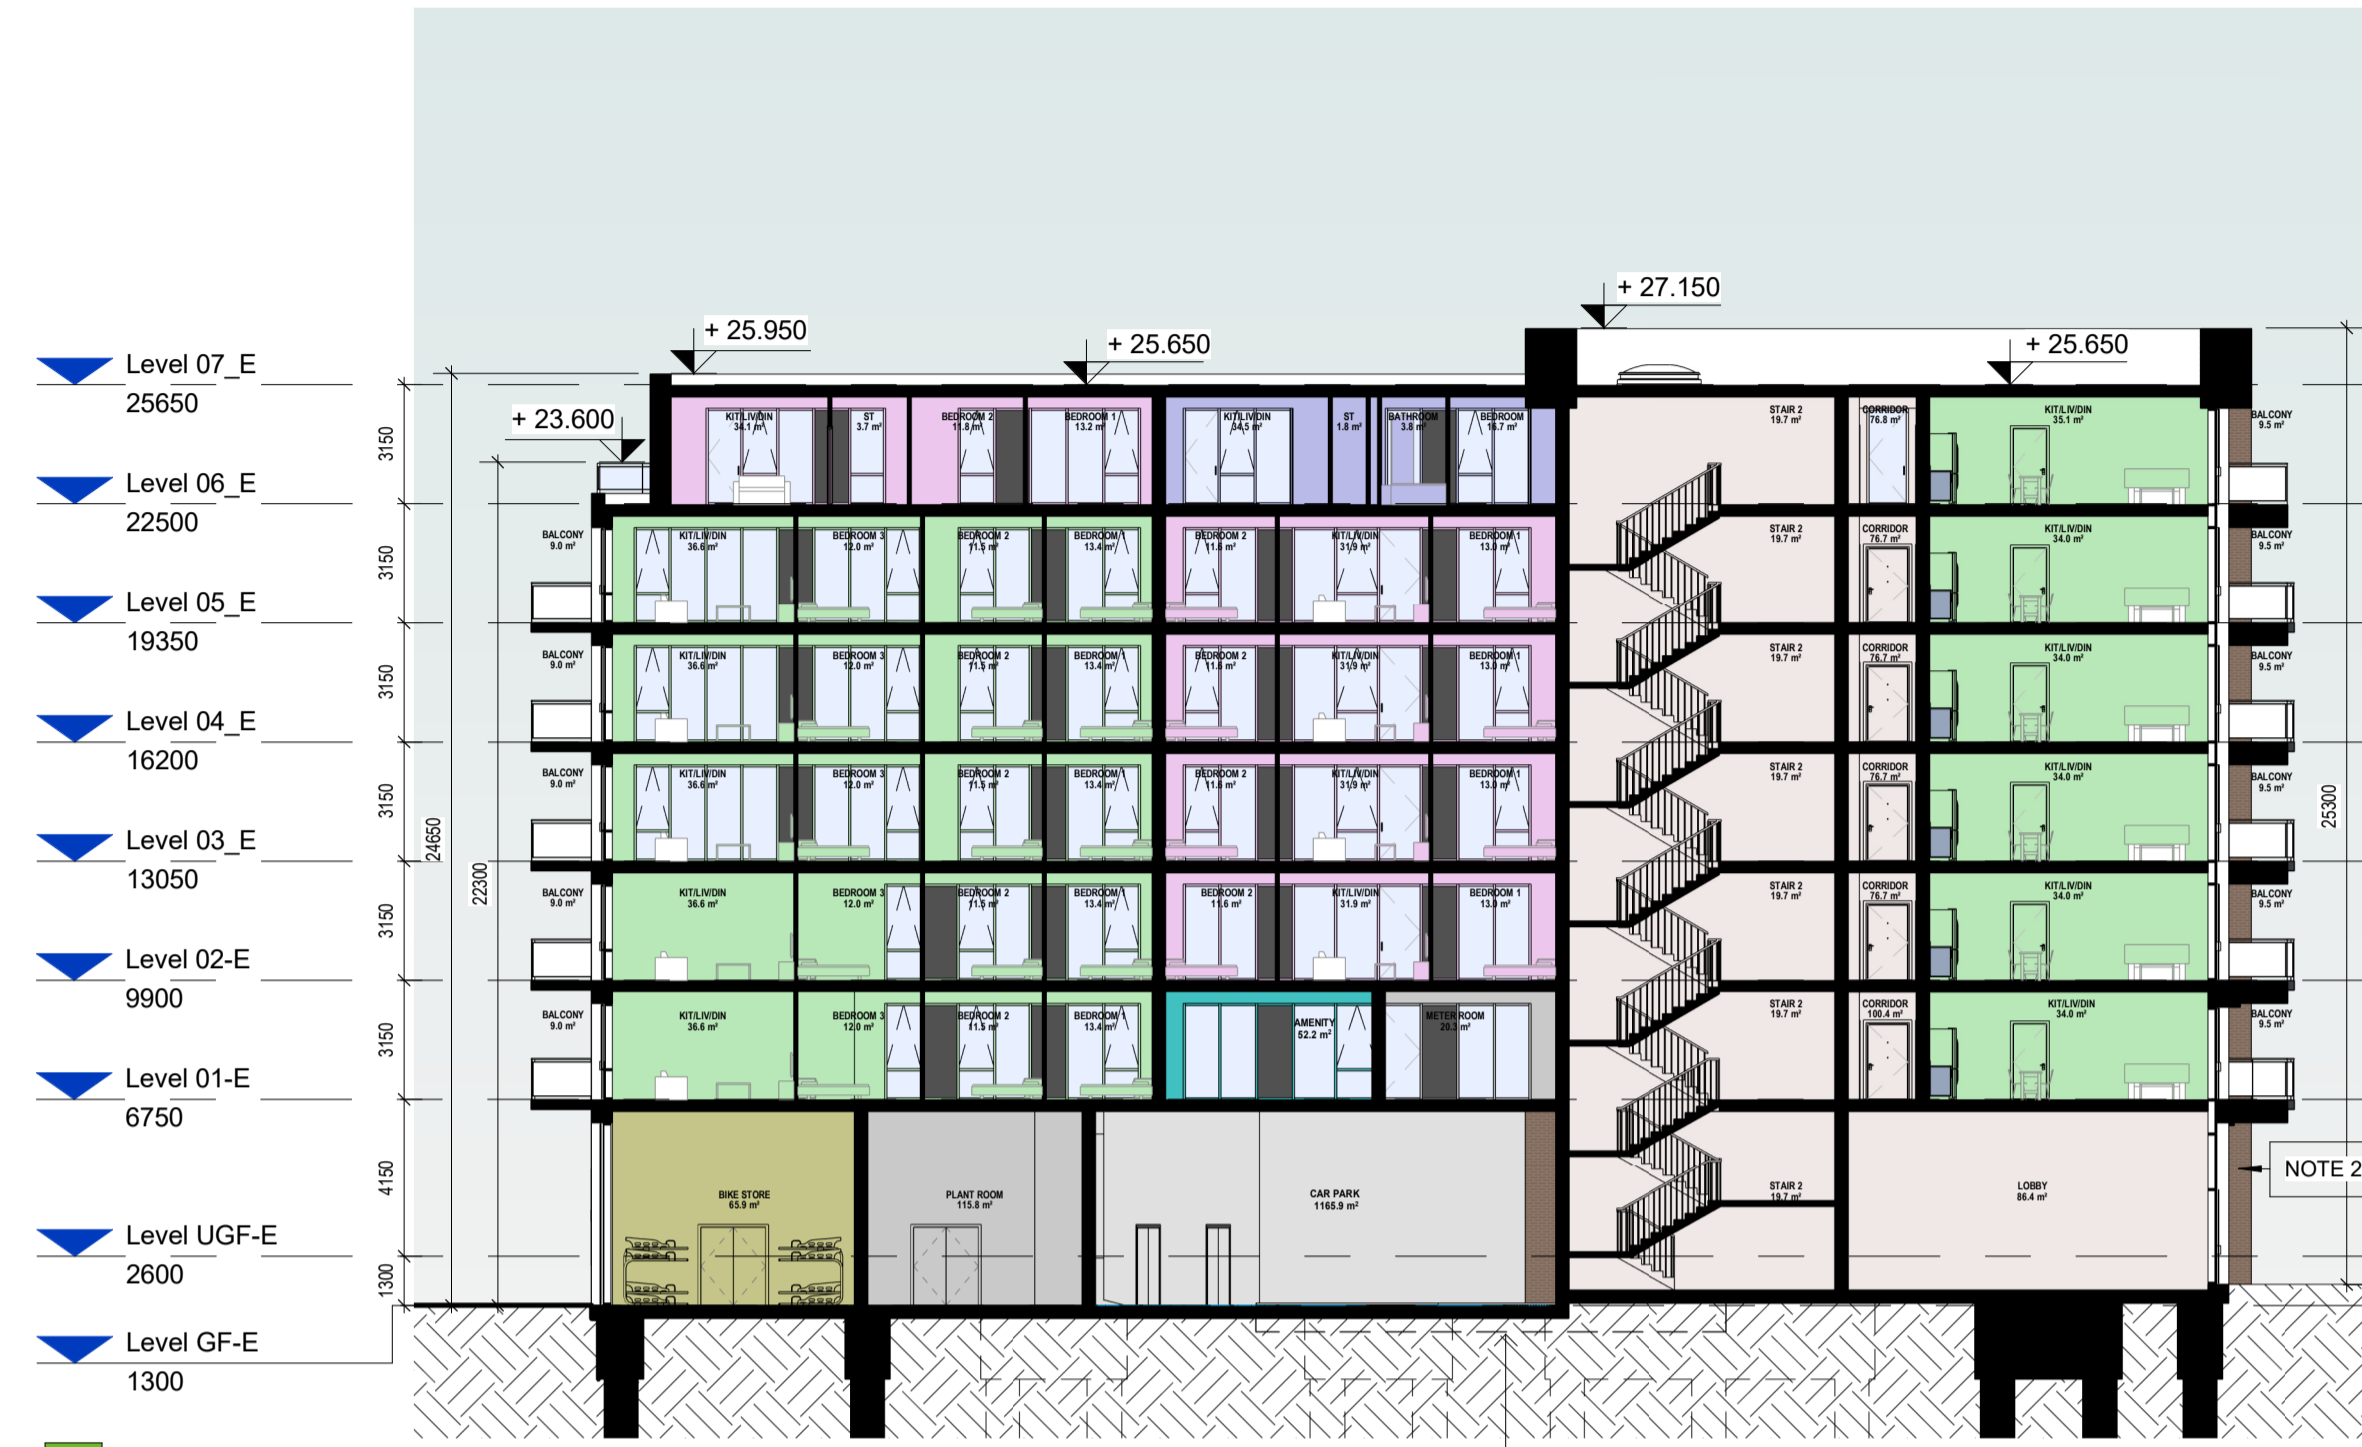

1 BLOCK E-SECTION A-A
1 : 200

2 BLOCK E-SECTION B-B
1 : 200

- LEGEND**
- NOTE 1: PROPOSED FINISH : SELECTED WHITE STONE FINISH. REFER TO DESIGN STATEMENT FOR MORE INFORMATION.
 - NOTE 2: PROPOSED FINISH : SELECTED BROWN BRICK FINISH. REFER TO DESIGN STATEMENT FOR MORE INFORMATION.
 - NOTE 3: PROPOSED FINISH : SELECTED DARK GREY BRICK FINISH. REFER TO DESIGN STATEMENT FOR MORE INFORMATION.
 - NOTE 4: PROPOSED FINISH : SELECTED LIGHT GREY BRICK FINISH. REFER TO DESIGN STATEMENT FOR MORE INFORMATION.
 - NOTE 5: PROPOSED FINISH : SELECTED WHITE BRICK FINISH. REFER TO DESIGN STATEMENT FOR MORE INFORMATION.
 - NOTE 6: PROPOSED FINISH : SELECTED METAL FINISH - BRONZE FINISH. REFER TO DESIGN STATEMENT FOR MORE INFORMATION.
 - NOTE 7: PROPOSED GLASS BALCONY FINISH : REFER TO DESIGN STATEMENT FOR MORE INFORMATION. INCLUDING BRONZE FINISH TO FACE OF BALCONY DECK.
 - NOTE 8: PROPOSED FINISH : CHARCOAL POWER-COATED ALUMINIUM / PVC FRAME WINDOWS / DOORS.
 - NOTE 9: PROPOSED DARK SPANDREL PANEL FINISH : REFER TO DESIGN STATEMENT FOR MORE INFORMATION.
 - NOTE 10: PROPOSED FINISH : SELECTED LIGHT GREY ALUMINIUM VERTICAL FRAME FINISH. REFER TO DESIGN STATEMENT FOR MORE INFORMATION.

3 BLOCK E-SECTION C-C
1 : 200

AREA TYPES

- 1 BED
- 2 BED
- 3 BED
- 3 BED - DUPLEX
- CAR PARK
- SERVICES
- CIRCULATION
- RETAIL
- COMMUNAL AMENITY
- BAR/ CAFE
- CRECHE
- BIKE
- NEIGHBOURHOOD CENTRE

Rev	Date	Description	Issued By
P02	28/03/2022	ISSUED FOR PLANNING	EB
P01	03/03/2022	ISSUED FOR PLANNING	EB